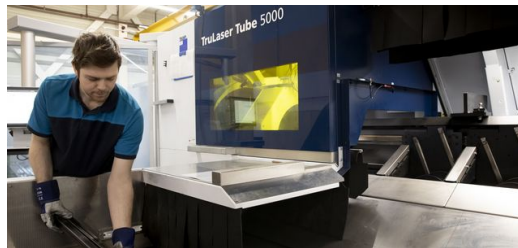

LoadMaster Tube TRUMPF

Smart Profile Detection

<p>TruLaser Tube 5000 </p>

<p>TruLaser Tube 5000 </p>

— <? >

TruLaser Tube 5000 </p>

JENNIFER LIEB
TRUMPF GROUP COMMUNICATIONS