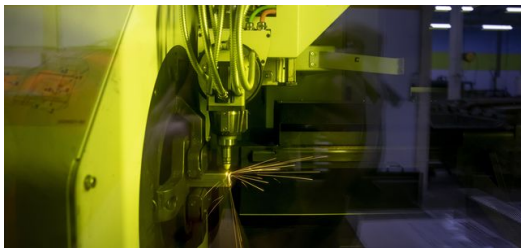

<p>Gispen
 CO2.</p>

Gispen Ahrend 12 80 – , , CO2.

TRUMPF.

Gispen

TruLaser Tube 3000, TRUMPF: TruLaser Tube 5000, LoadMaster Tube TRUMPF Smart Profile Detection TRUMPF TRUMPF – transfluid@.

Smart Profile Detection

LoadMaster Tube TRUMPF

Smart Profile Detection

<p>TruLaser Tube 5000 </p>

<p>TruLaser Tube 5000 TRUMPF, transfuid@ </p>

— <? ><!>

TruLaser Tube 5000 </p>

JENNIFER LIEB
TRUMPF GROUP COMMUNICATIONS