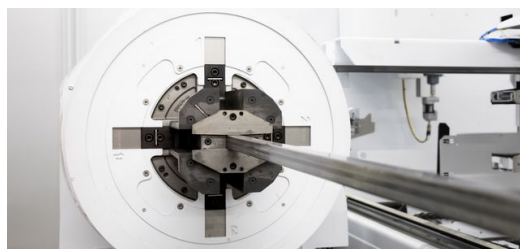

<p>Gispen
 CO2.</p>

Gispen Ahrend 12 80 – , , CO2.

TRUMPF.

Gispen

TruLaser Tube 3000, TRUMPF: TruLaser Tube 5000, LoadMaster Tube TRUMPF Smart Profile Detection TRUMPF TRUMPF – transfluid@.

Smart Profile Detection

LoadMaster Tube TRUMPF

Smart Profile Detection

<p>TruLaser Tube 5000 </p>

<p>TruLaser Tube 5000 </p>

— <? >

TruLaser Tube 5000 </p>

JENNIFER LIEB
TRUMPF GROUP COMMUNICATIONS