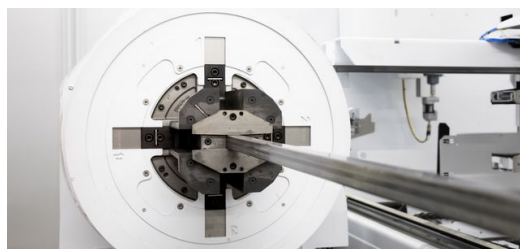

<p>Gispen
 CO2.</p>

Gispen Ahrend 12 80 – , , CO2.

TRUMPF.

Gispen

TruLaser Tube 3000, TRUMPF: TruLaser Tube 5000, LoadMaster Tube TRUMPF Smart Profile Detection TRUMPF TRUMPF – transfluid@.

Smart Profile Detection

LoadMaster Tube TRUMPF

Smart Profile Detection

<p>TruLaser Tube 5000 </p>

<p>TruLaser Tube 5000 TRUMPF, transfuid@ </p>

— <? ><!>

TruLaser Tube 5000 </p>

JENNIFER LIEB
TRUMPF GROUP COMMUNICATIONS