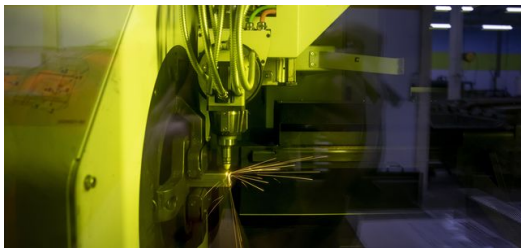

<p>Gispen
 CO2.</p>

Gispen Ahrend 12 80 – , , CO2.

TRUMPF.

Gispen

TruLaser Tube 3000, TRUMPF: TruLaser Tube 5000, LoadMaster Tube TRUMPF Smart Profile Detection TRUMPF TRUMPF – transfluid@.

Smart Profile Detection

LoadMaster Tube TRUMPF

Smart Profile Detection

<p>TruLaser Tube 5000 </p>

<p>TruLaser Tube 5000 </p>

— <? >

TruLaser Tube 5000 </p>

JENNIFER LIEB
TRUMPF GROUP COMMUNICATIONS