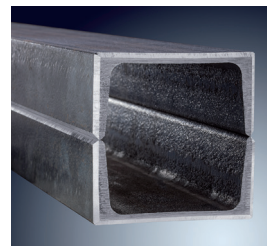

New:
with
guide fence

Edge trimmer TruTool TKA 1500

Top shape in no time

Our TruTool TKA 1500 edge trimmer is an all-rounder and impresses with its best surface quality. In addition flying sparks, smoke and dust are not an issue with this process. Once the machine has been placed in the sheet metal, the workpiece carries the weight and the machine must only be guided with light pressure along the edge. Guide handle shape, size and positioning are perfectly designed to work together and ensure a safe and balanced machine operation.

Uncompromisingly good edges

- For bevel lengths up to 15 mm and angles of 30°, 37.5°, 45° and 60° as well R2, R3 and R4 radii
- Consistently quality edges that means no reworking for you
- Stepless adjustment of the bevel length without tools
- Free of burred and oxidized cutting surfaces, dust free and without material changes

Versatile use

- For precise edges as well as interior and exterior contours
- For radial edges of R2, R3 and R4
- For trimming finished edges
- For chamfering to prepare welding seam edges
- For chamfering finished edges. For example, as a work preparation for powder and paint coatings.

Practical: the guide fence

Simply get started

For our top-of-the-line edge trimmer TruTool TKA 1500, we now offer a guide fence for processing long, straight sheets. This makes the run-in to the sheet metal extraordinarily easy. A positive side effect: the guide fence also serves as a practical protection against chips.