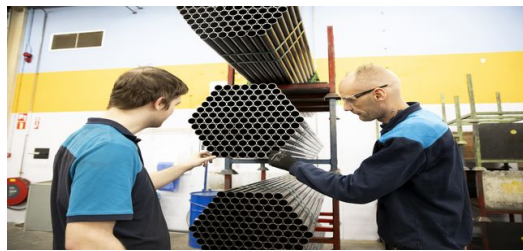

Ahrend | Gispens | TruLaser Tube 5000 | Anthony Goossens

— |

Royal Ahrend Group " " " Gispens CO Gispens WIZZ chair " Goossens " "

<p>Gispens WIZZ chair </p>

<p>Ahrend | Gispens </p>

<p>Gispens CO2 </p>

JENNIFER LIEB