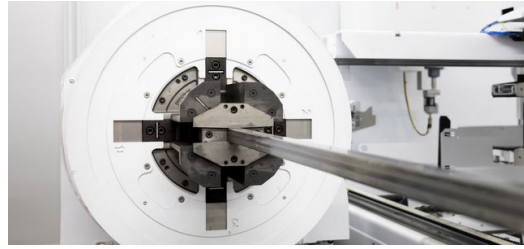

<p>LoadMaster Tube </p>

<p>Smart Profile Detection </p>

<p>TruLaser Tube 5000 </p>

<p>TruLaser Tube 5000 transfluid® </p>

Goossens " TruLaser Tube 5000
 " Goossens
 " 7 8 " " "
 " Gispen

JENNIFER LIEB