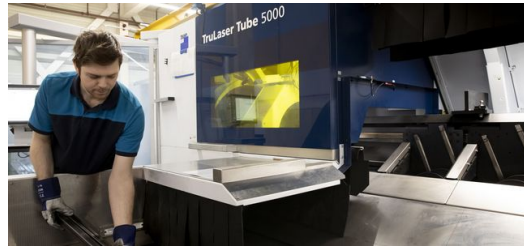

<p>LoadMaster Tube </p>

<p>Smart Profile Detection </p>

<p>TruLaser Tube 5000 </p>

<p>TruLaser Tube 5000 transfluid® </p>

Goossens " TruLaser Tube 5000
 " Goossens
 " 7 8 " " "
 " Gispen

JENNIFER LIEB