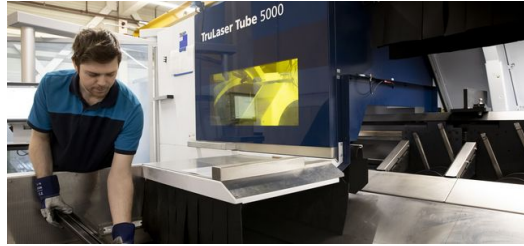

<p>LoadMaster Tube </p>

<p>Smart Profile Detection </p>

<p>TruLaser Tube 5000 </p>

<p>TruLaser Tube 5000 transfluid® </p>

Goossens " TruLaser Tube 5000
 " Goossens
 " 7 8 " " "
 " Gispen

JENNIFER LIEB