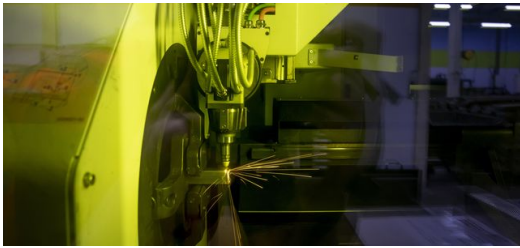

<p>LoadMaster Tube </p>

<p>Smart Profile Detection </p>

<p>TruLaser Tube 5000 </p>

<p>TruLaser Tube 5000 transfluid® </p>

Goossens " TruLaser Tube 5000
 " Goossens
 " 7 8 " " "
 " Gispen

JENNIFER LIEB