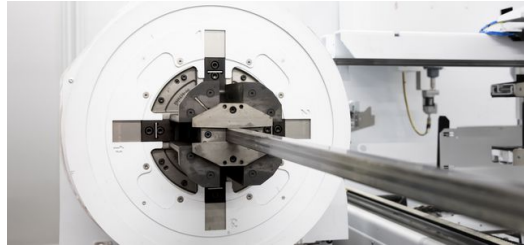

<p>LoadMaster Tube </p>

<p>Smart Profile Detection </p>

<p>TruLaser Tube 5000 </p>

<p>TruLaser Tube 5000 transfluid® </p>

Goossens " TruLaser Tube 5000
 " Goossens
 " 7 8 " " "
 " Gispen

JENNIFER LIEB