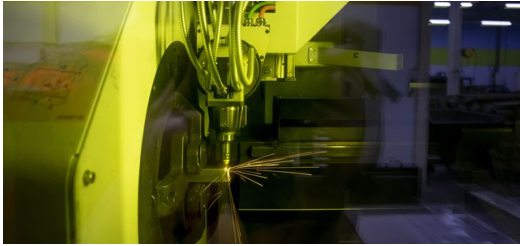

<p>LoadMaster Tube </p>

<p>Smart Profile Detection </p>

<p>TruLaser Tube 5000 </p>

<p>TruLaser Tube 5000 transfluid® </p>

Goossens " TruLaser Tube 5000
 " Goossens
 " 7 8 " " "
 " Gispen

JENNIFER LIEB